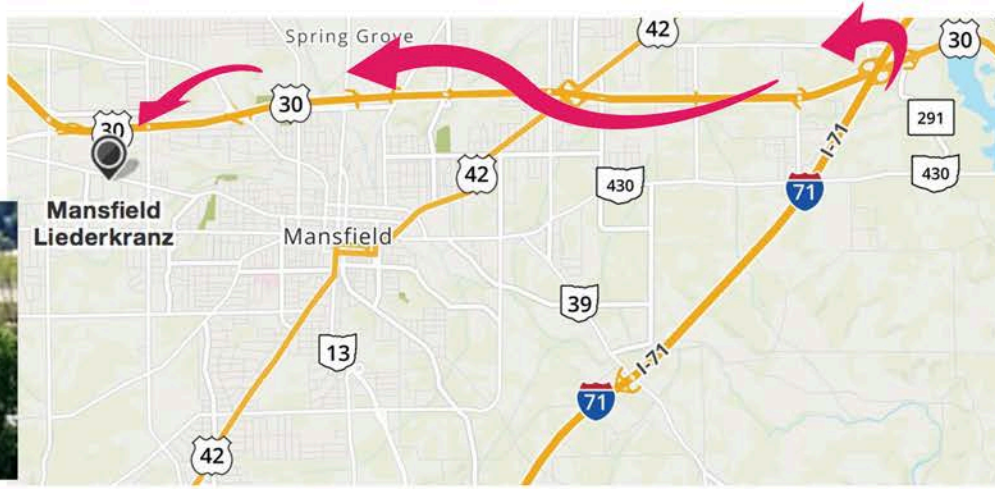

**To: Mansfield Liederkrantz,
1212 Silver Ln,
Mansfield, OH 44906**

**Take I-71 to exit 176 and
travel West**

**Exit from US 30 onto
N. Trimble Road and
Head South**

Turn Right onto W 4th Street

Turn Left onto Buckeye Ave

Turn Right onto Silver Lane

Turn Right and Continue into the Parking lot

White Sign (Hard to Read)