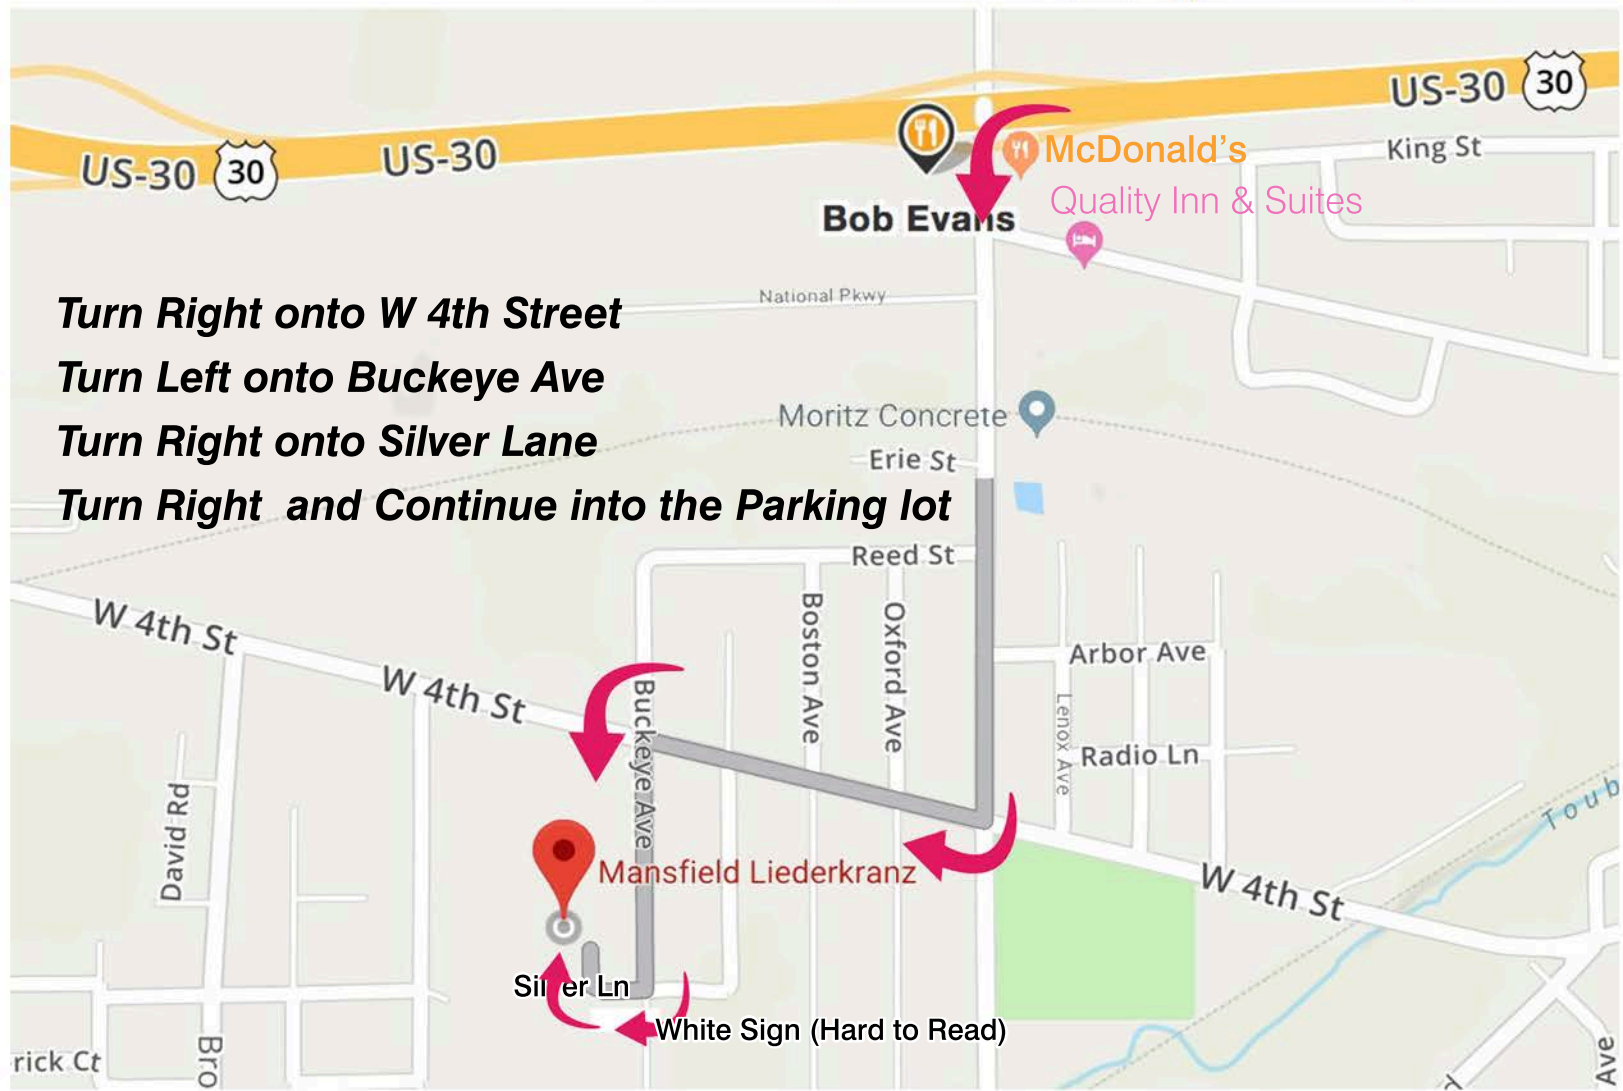

**To: Mansfield Liederkrantz,
1212 Silver Ln,
Mansfield, OH 44906**

**Take I-71 to exit 176 and
travel West**

**Exit from US 30 onto
N. Trimble Road and
Head South**

Turn Right onto W 4th Street

Turn Left onto Buckeye Ave

Turn Right onto Silver Lane

Turn Right and Continue into the Parking lot

White Sign (Hard to Read)